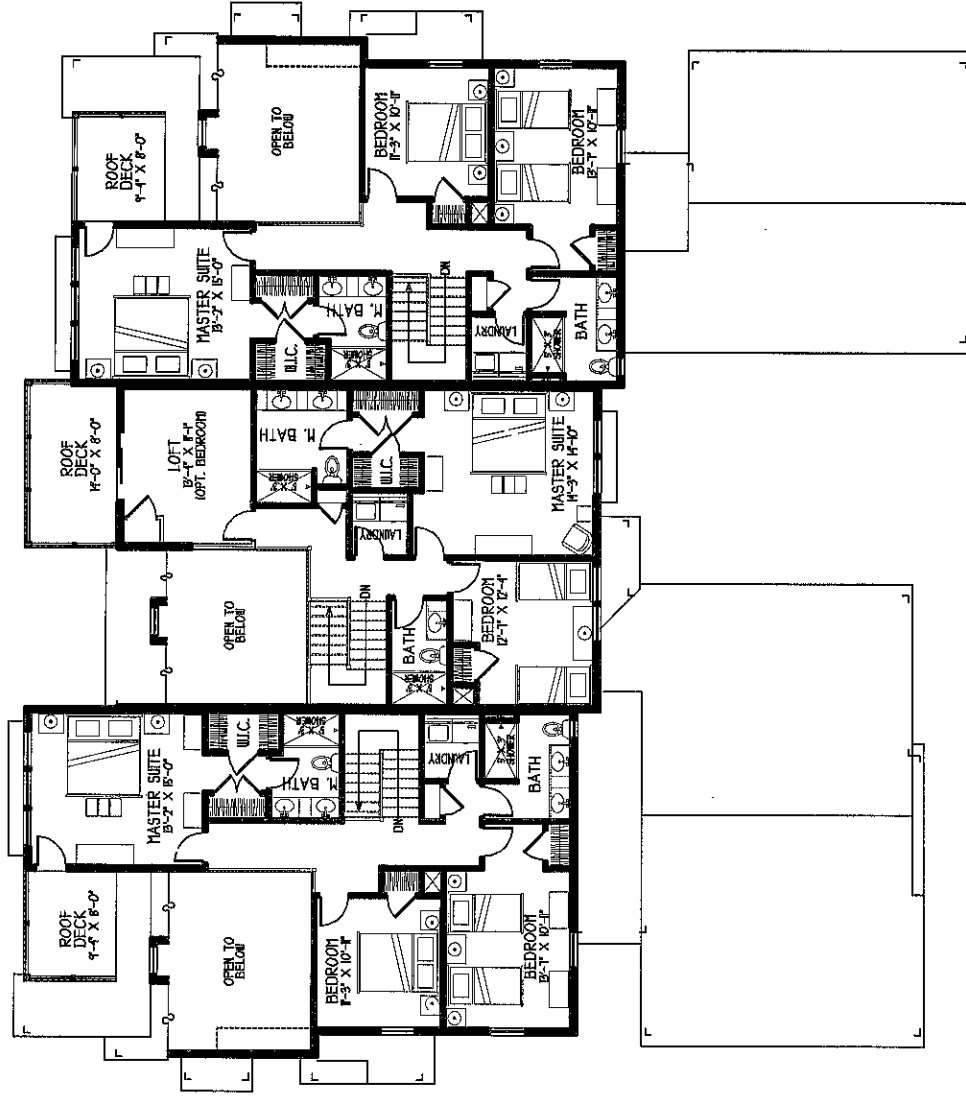

GREEN PEAK II
CONDOMINIUM

FIRST FLOOR PLAN UNIT A = 1908 SQ. FEET UNIT B = 1911 SQ. FEET

ACTUAL DIMENSIONS MAY VARY SLIGHTLY. ALL DIMENSIONS ARE SUBJECT TO FIELD VARIATION.

GREEN PEAK II
CONDOMINIUM

SECOND FLOOR PLAN
UNIT A = 994 SQ. FEET
UNIT B = 884 SQ. FEET
ACTUAL DIMENSIONS MAY VARY SLIGHTLY. ALL DIMENSIONS ARE SUBJECT TO FIELD VARIATION.

GREEN PEAK II
CONDOMINIUM

FINISHED BASEMENT FLOOR PLAN UNIT A = 481 SQ. FEET UNIT B = 450 SQ. FEET

ACTUAL DIMENSIONS MAY VARY SLIGHTLY. ALL DIMENSIONS ARE SUBJECT TO FIELD VARIATION.