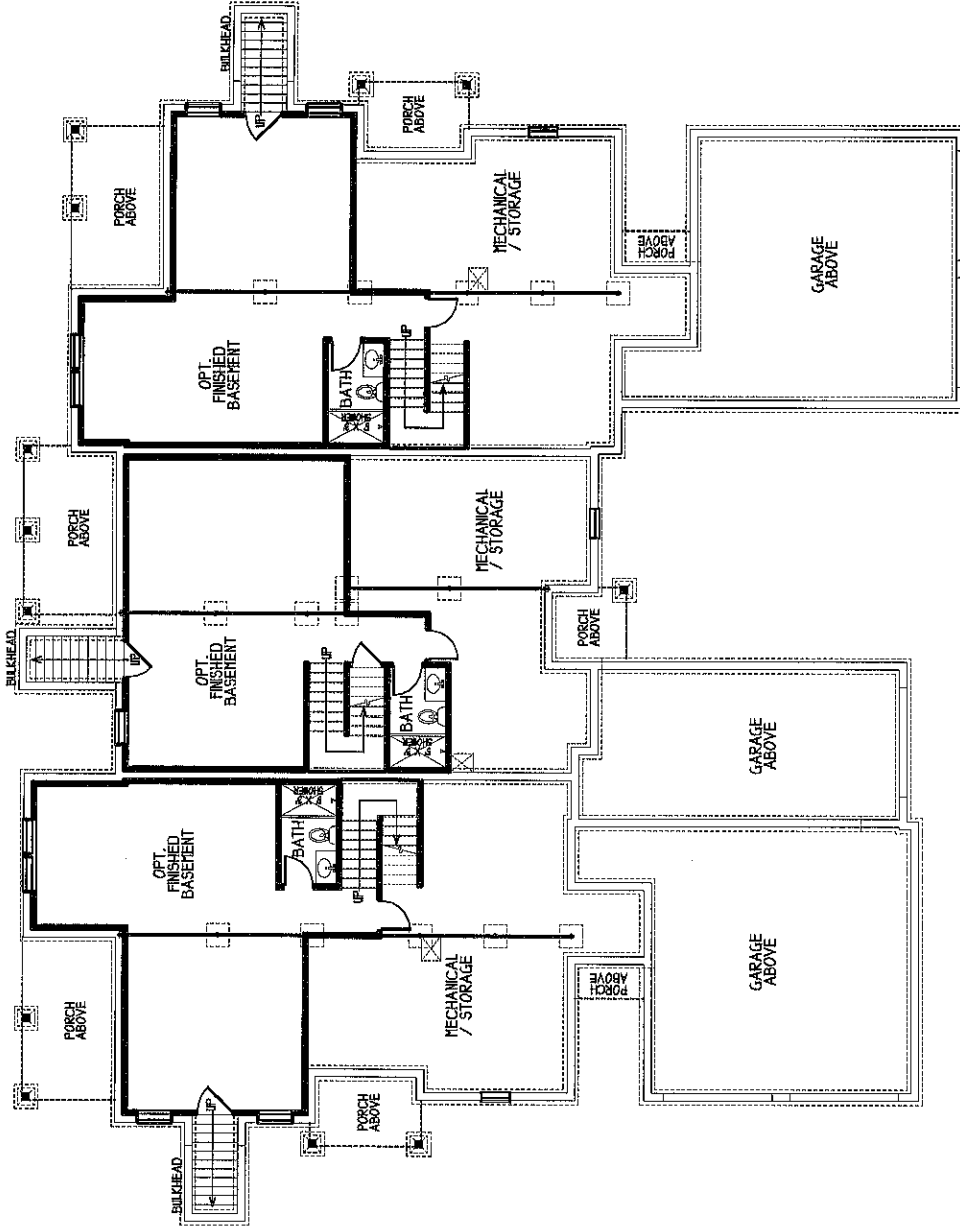

GREEN PEAK II
CONDOMINIUM

FIRST FLOOR PLAN UNIT A = 1908 SQ. FEET UNIT B = 1911 SQ. FEET

ACTUAL DIMENSIONS MAY VARY SLIGHTLY. ALL DIMENSIONS ARE SUBJECT TO FIELD VARIATION.

GREEN PEAK II
CONDOMINIUM

SECOND FLOOR PLAN
UNIT A = 994 SQ. FEET
UNIT B = 884 SQ. FEET
ACTUAL DIMENSIONS MAY VARY SLIGHTLY. ALL DIMENSIONS ARE SUBJECT TO FIELD VARIATION.

GREEN PEAK II
CONDOMINIUM

FINISHED BASEMENT FLOOR PLAN UNIT A = 481 SQ. FEET UNIT B = 450 SQ. FEET

ACTUAL DIMENSIONS MAY VARY SLIGHTLY. ALL DIMENSIONS ARE SUBJECT TO FIELD VARIATION.