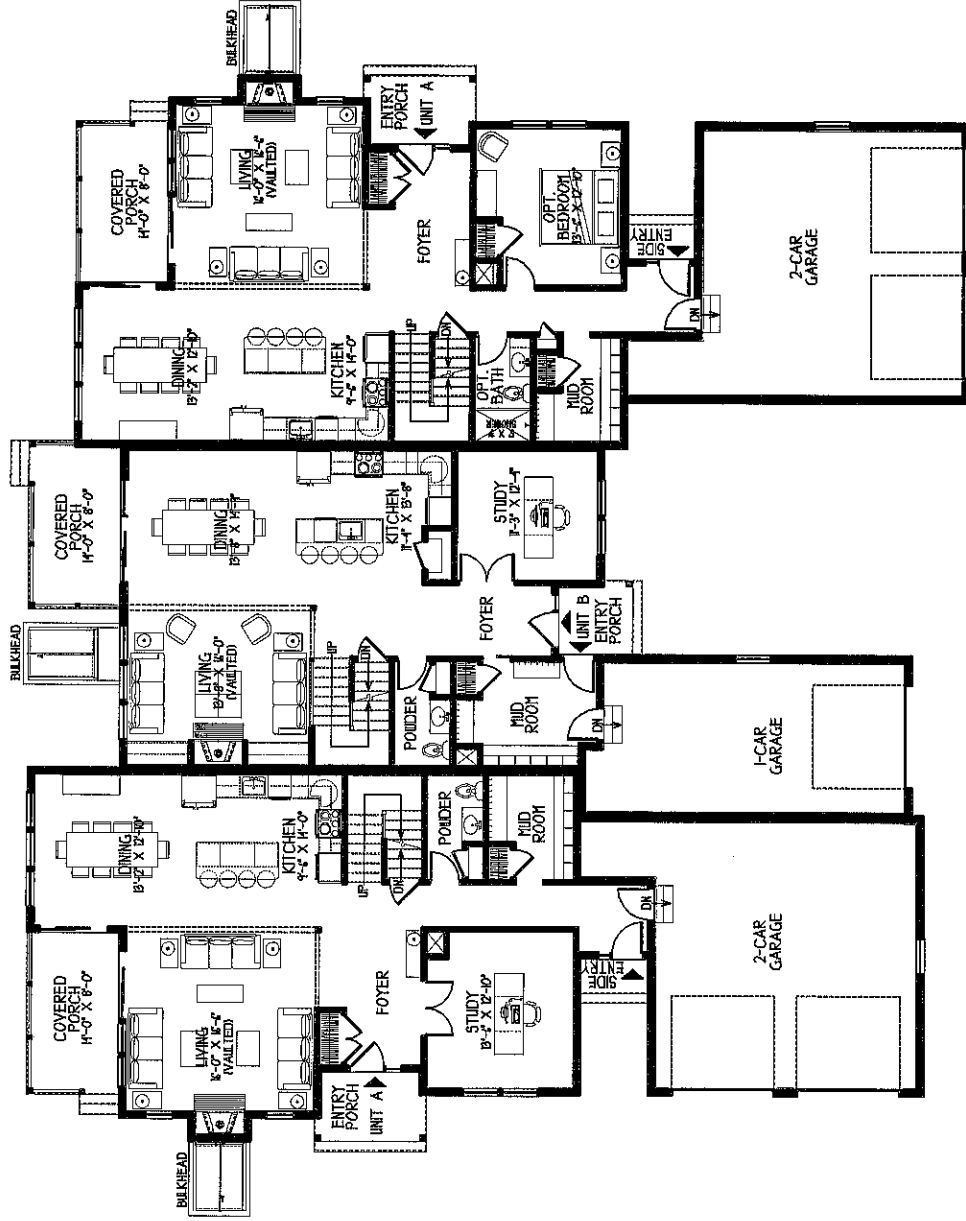

GREEN PEAK II
CONDOMINIUM

FIRST FLOOR PLAN UNIT A = 1908 SQ. FEET UNIT B = 1911 SQ. FEET

ACTUAL DIMENSIONS MAY VARY SLIGHTLY. ALL DIMENSIONS ARE SUBJECT TO FIELD VARIATION.

GREEN PEAK II
CONDOMINIUM

SECOND FLOOR PLAN
UNIT A = 994 SQ. FEET
UNIT B = 884 SQ. FEET
ACTUAL DIMENSIONS MAY VARY SLIGHTLY. ALL DIMENSIONS ARE SUBJECT TO FIELD VARIATION.

GREEN PEAK II
CONDOMINIUM

FINISHED BASEMENT FLOOR PLAN UNIT A = 481 SQ. FEET UNIT B = 450 SQ. FEET

ACTUAL DIMENSIONS MAY VARY SLIGHTLY. ALL DIMENSIONS ARE SUBJECT TO FIELD VARIATION.